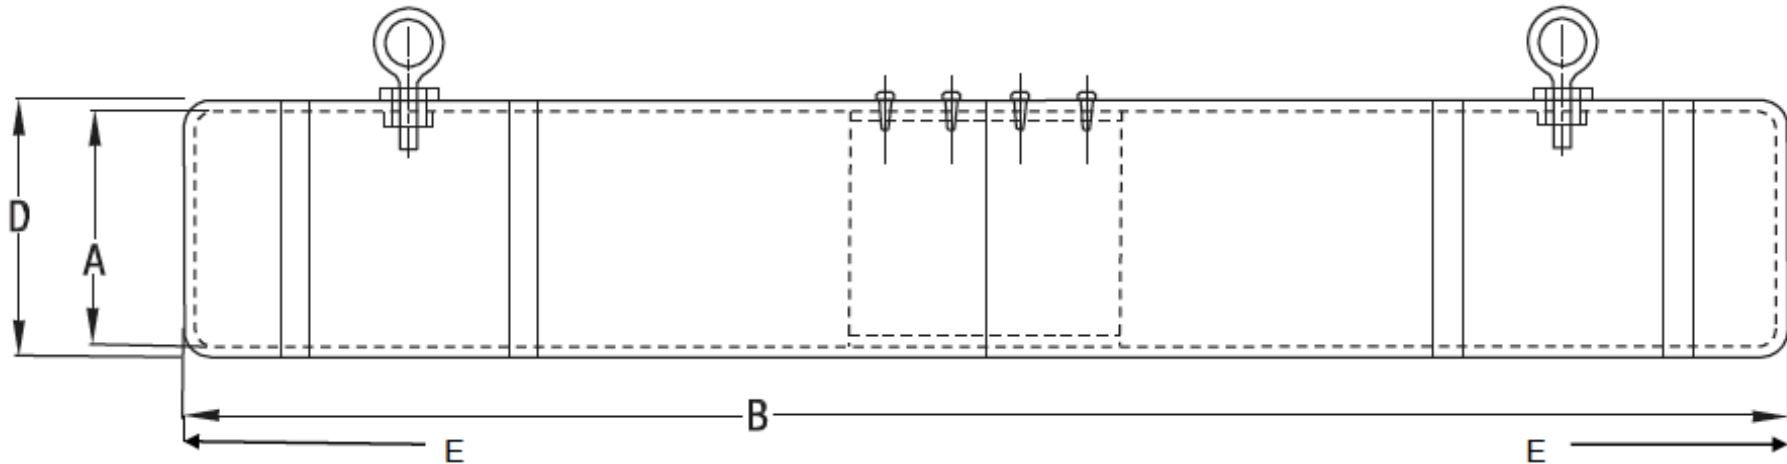

With Chain

Specifications:

See below

Date: 3-15-17

Size: 144" L

Page: 1 of 1

| Standard Sizes | A = Actual Inside Diameter | D = Actual Outside Diameter | B = Overall Length | E = Approx. Distance from Rivet to End |
|---------------------------|----------------------------|-----------------------------|--------------------|--|
| 7.0" Diameter x 144" Long | 7.10 inches | 7.34 inches | 144.0 inches | 36.00 inches |

ASSEMBLY INSTRUCTIONS:

1. Join both sections and line up pre-drilled holes.
2. Install enclosed zip screws into pre-drilled holes.
3. Install enclosed eye hooks into threaded rivets for attachment to chain.
4. Install Custom Graphics Kit to indicate desired height – "CLEARANCE".

Eye Bolt Specifications:

| | |
|------------------------------|-------------------------|
| Material: Steel, Zinc Finish | Eye Inside Dia: 1/2 In. |
| Thread Length: 1 1/2 In. | Wire Dia: 1/4 In. |
| Length: 2 1/2 In. | Width: 1 In. |