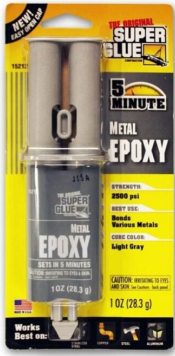

## Gorilla Post™ Epoxy Tube

SKU: Gorilla Post Epoxy Tube

### Highlighted Features

- ✓ One tube can adhere (1) asphalt mounting plate or (2) concrete mounting plates.
- ✓ Engineered for strong, long-lasting adhesion of Gorilla Post Base Plates.
- ✓ 1oz Single Use Epoxy Glue