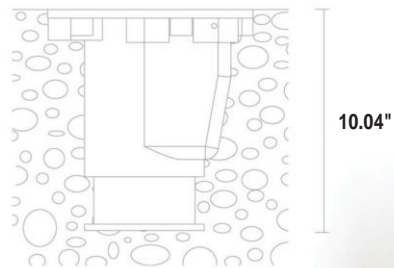

Bendable Bollards

UNIQUE FLEXIBILITY & RIDGIDITY

Removeable Bollard Base

Outer Cover D100 TX

8.46"

8.26"

5.90"

Inner Cover D100 TX

10.04"

8.66"

9.33"