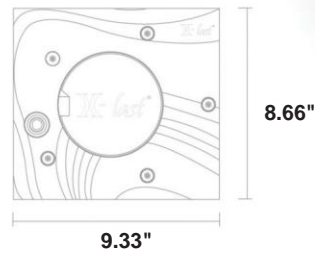

Bendable Bollards

UNIQUE FLEXIBILITY & RIDGIDITY

Removeable Bollard Base

Outer Cover D100 TX

8.46"

8.26"

5.90"

Inner Cover D100 TX

10.04"

8.66"

9.33"