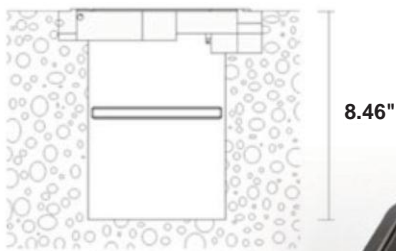

Bendable Bollards

UNIQUE FLEXIBILITY & RIDGIDITY

Removeable Bollard Base

Outer Cover D100 TX

8.46"

8.26"

5.90"

Inner Cover D100 TX

10.04"

8.66"

9.33"